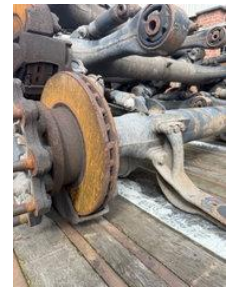

## Oplegger assen Mercedes assen TE5/8KC7-9

### General characteristics

Brand	Oplegger assen
Subcategory	Axle
Condition	Used

Oplegger assen Mercedes assen TE5/8KC7-9

Accessories